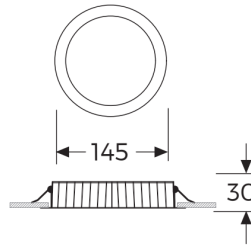

## GBP 4012DE AB40

Cutout: Ø 120

### Product Features and Key Data

<b>Applications :</b>	Supermarket, office building, school, retail area, residence
<b>Luminaire Type :</b>	LED Downlights
<b>Mounting Method :</b>	Recessed
<b>Luminaire Optic :</b>	Opal diffuser
<b>Connected Load :</b>	12W
<b>Colour Temperature :</b>	4000K
<b>Rated Luminous Flux :</b>	1200 lm
<b>Luminous Efficiency :</b>	100 lm/W
<b>Power Factor :</b>	> 0,957
<b>CRI Value :</b>	> 80
<b>UGR :</b>	< 21 ( EN124664-1 )
<b>Photo Biological Class :</b>	Group 0 - No risk
<b>Luminaire Colour :</b>	Ral 9016 Traffic white
<b>Luminaire Body :</b>	Aluminium injection cast body. Electrostatic powder coating
<b>Electrical version :</b>	With electronic transformer, switchable.
<b>Connection method :</b>	Terminal
<b>Mains frequency :</b>	50/60 Hz
<b>Mains voltage :</b>	220 - 240 V
<b>Led Service ( 25° ) :</b>	L80 = 50.000 h
<b>Driver ( 220 - 240V ) :</b>	Tridonic, Osram or Gecem
<b>Ceiling Type :</b>	AB - Gypsum Ceiling TB - Modular Ceiling KB - Clip-in Ceiling
<b>Ingress Protection (IP) rating :</b>	IP44
<b>Protection class :</b>	I
<b>Impact resistance (IK) :</b>	IK04
<b>Hot wire resistance :</b>	650 °C
<b>Ambient temperature :</b>	- 20 - 35 °C
<b>Options :</b>	1 - 3 Hours Emergency Kit, Dali Dimmible
<b>Accessories :</b>	